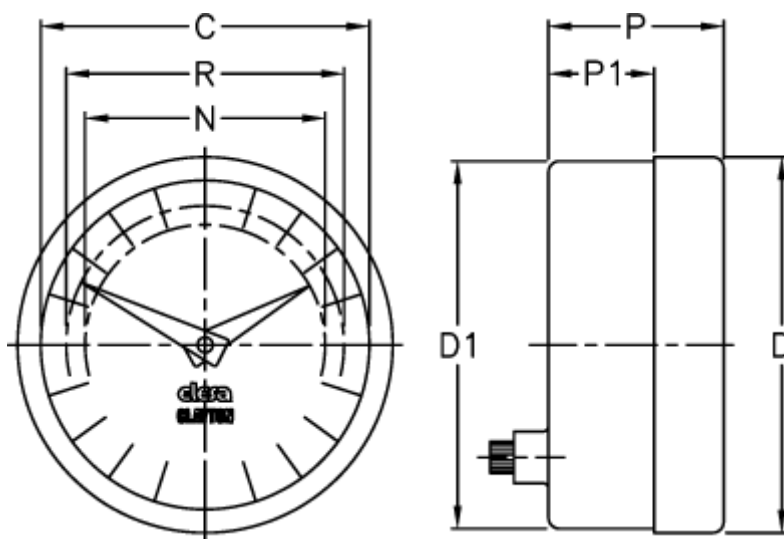

Article number: 2307074112

Description: E+G Positive drive indicator
PA11-0072-S

Measures

C = 42
D = 49.8
d1 = 48.2
N = 30
P = 30
P1 = 23
R = 37